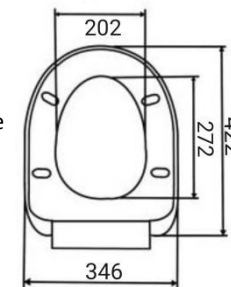

FS103A

Material: PP
Size:426(L)*359(W)mm
Type:Soft close
Installation type:Quick release

FS104B

Material: PP
Size:427(L)*370(W)mm
Type:Soft close
Installation type:Two buttons
release with QQ hinges

FS105B

Material: PP
Size:403(L)*363(W)mm
Type:Soft close
Installation type:Quick release with QQ hinges

FS106B

Material: PP
Size:430(L)*364(W)mm
Type:Soft close
Installation type:Quick release with QQ hinges

FS107B

Material: PP
Size:425(L)*362(W)mm
Type:Soft close
Installation type:Quick release with QQ hinges

FS108A

Material: PP
Size:422(L)*346(W)mm
Type:Soft close
Installation type:Quick release

FS109A

Material: PP
Size:414(L)*351(W)mm
Type:Soft close
Installation type:Quick release
with QQ hinges

FS3001

Material: PP
Size:425(L)*349(W)mm
Type:Quick close
Installation type:Bottom fixing

FS4001

Material: PP
Size:425(L)*345(W)mm
Type:Soft close
Installation type:Bottom fixing

FS5001

Material: UF
Size:435(L)*345(W)mm
Type:Soft close
Installation type:Quick release
with QQ hinges