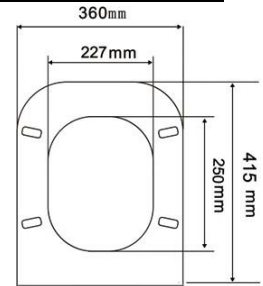

**FS2104**

Material: PP
Size:460(L)*370(W)mm
Type:Soft close
Installation type:Bottom fixing

FS2105

Material: PP
Size:460(L)*360(W)mm
Type:Soft close
Installation type:Two buttons

FS2106

Material: PP
Size:455(L)*360(W)mm
Type:Soft close
Installation type:Two buttons

FS2107

Material: PP
Size:470(L)*360(W)mm
Type:Soft close
Installation type:One button

FS2201

Material: PP
Size:455(L)*365(W)mm
Type:Soft close
Installation type:One button

FS2202
 Material: PP
 Size:430(L)*355(W)mm
 Type:Soft close
 Installation type:One button

FS2203
 Material: PP
 Size:394.5(L)*360(W)mm
 Type:Soft close
 Installation type:One button

FS2109

Material: PP
Size:445(L)*340(W)mm
Type:Soft close
Installation type:Bottom fixing

FS2108

Material: PP
Size:415(L)*360(W)mm
Type:Soft close
Installation type:Two button

FS2302

Material: UF
Size:440(L)*360(W)mm
Type:Soft close
Installation type:One button

FS2303

Material: UF
Size:430(L)*360(W)mm
Type:Soft close
Installation type:One button

FS2304

Material: UF
Size:440(L)*360(W)mm
Type:Soft close
Installation type:Two buttons