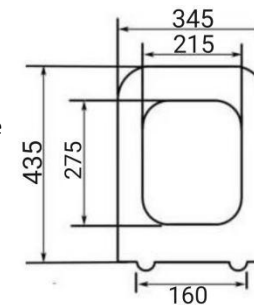

Material: PP
Size:403(L)*363(W)mm
Type:Soft close
Installation type:Quick release with QQ hinges

FS106B

Material: PP
Size:430(L)*364(W)mm
Type:Soft close
Installation type:Quick release with QQ hinges

FS107B

Material: PP
Size:425(L)*362(W)mm
Type:Soft close
Installation type:Quick release with QQ hinges

FS108A

Material: PP
Size:422(L)*346(W)mm
Type:Soft close
Installation type:Quick release

FS109A

Material: PP
Size:414(L)*351(W)mm
Type:Soft close
Installation type:Quick release
with QQ hinges

FS3001

Material: PP
Size:425(L)*349(W)mm
Type:Quick close
Installation type:Bottom fixing

FS4001

Material: PP
Size:425(L)*345(W)mm
Type:Soft close
Installation type:Bottom fixing

FS5001

Material: UF
Size:435(L)*345(W)mm
Type:Soft close
Installation type:Quick release
with QQ hinges

**FS2101**

Material: PP
Size:400(L)*350(W)mm
Type:Quick close
Installation type:Bottom fixing

**FS2102**

Material: PP
Size:430(L)*355(W)mm
Type:Soft close
Installation type:Bottom fixing

**FS2103**

Material: PP
Size:450(L)*370(W)mm
Type:Soft close
Installation type:Two buttons release