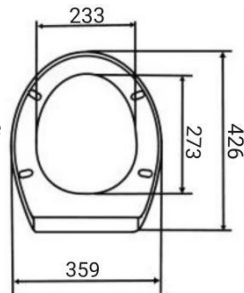

TOILET SEAT COLLECTION

For your beautiful home

FS101A

Material: PP
Size:453(L)*359(W)mm
Type:Soft close
Installation type:Quick release

FS102A

Material: PP
Size:401(L)*355(W)mm
Type:Soft close
Installation type:Bottom fixing

FS103A

Material: PP
Size:426(L)*359(W)mm
Type:Soft close
Installation type:Quick release

FS104B

Material: PP
Size:427(L)*370(W)mm
Type:Soft close
Installation type:Two buttons
release with QQ hinges

FS105B

Material: PP
Size:403(L)*363(W)mm
Type:Soft close
Installation type:Quick release with QQ hinges

FS106B

Material: PP
Size:430(L)*364(W)mm
Type:Soft close
Installation type:Quick release with QQ hinges

FS107B

Material: PP
Size:425(L)*362(W)mm
Type:Soft close
Installation type:Quick release with QQ hinges

FS108A

Material: PP
Size:422(L)*346(W)mm
Type:Soft close
Installation type:Quick release

FS109A

Material: PP
Size:414(L)*351(W)mm
Type:Soft close
Installation type:Quick release
with QQ hinges