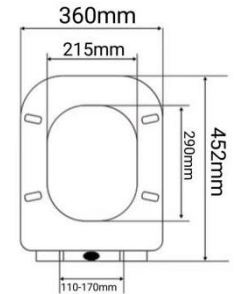

FS2203
 Material: PP
 Size:394.5(L)*360(W)mm
 Type:Soft close
 Installation type:One button

FS2109

Material: PP
Size:445(L)*340(W)mm
Type:Soft close
Installation type:Bottom fixing

FS2108

Material: PP
Size:415(L)*360(W)mm
Type:Soft close
Installation type:Two button

FS2302

Material: UF
Size:440(L)*360(W)mm
Type:Soft close
Installation type:One button

FS2303

Material: UF
Size:430(L)*360(W)mm
Type:Soft close
Installation type:One button

FS2304

Material: UF
Size:440(L)*360(W)mm
Type:Soft close
Installation type:Two buttons

FS2307

Material: UF
Size:475(L)*365(W)mm
Type:Soft close
Installation type:Two buttons

FS2307A

Material: UF
Size:475(L)*365(W)mm
Type:Soft close
Installation type:One button

FS2306

Material: UF
Size:425(L)*360(W)mm
Type:Soft close
Installation type:One button

FS2301

Material: UF
Size:450(L)*370(W)mm
Type:Soft close
Installation type:Two buttons

FS2307

Material: UF
Size:475(L)*365(W)mm
Type:Soft close
Installation type:Two buttons

 **FOHOME**

— ADDRESS

Henan Fohome Sanitary Ware Co.,Ltd
Wangcheng street, Luolong District,
Luoyang City, Henan Province, China.