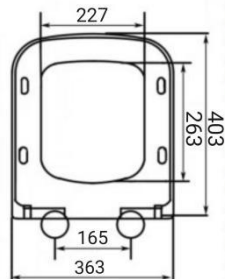

TOILET SEAT COLLECTION

For your beautiful home

FS101A

Material: PP
Size:453(L)*359(W)mm
Type:Soft close
Installation type:Quick release

FS102A

Material: PP
Size:401(L)*355(W)mm
Type:Soft close
Installation type:Bottom fixing

FS103A

Material: PP
Size:426(L)*359(W)mm
Type:Soft close
Installation type:Quick release

FS104B

Material: PP
Size:427(L)*370(W)mm
Type:Soft close
Installation type:Two buttons
release with QQ hinges

FS105B

Material: PP
Size:403(L)*363(W)mm
Type:Soft close
Installation type:Quick release with QQ hinges

FS106B

Material: PP
Size:430(L)*364(W)mm
Type:Soft close
Installation type:Quick release with QQ hinges

FS107B

Material: PP
Size:425(L)*362(W)mm
Type:Soft close
Installation type:Quick release with QQ hinges

FS108A

Material: PP
Size:422(L)*346(W)mm
Type:Soft close
Installation type:Quick release

FS109A

Material: PP
Size:414(L)*351(W)mm
Type:Soft close
Installation type:Quick release
with QQ hinges