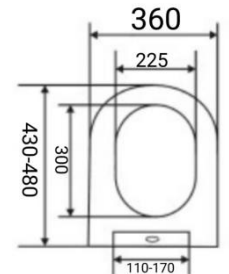

FS2303

Material: UF
Size:430(L)*360(W)mm
Type:Soft close
Installation type:One button