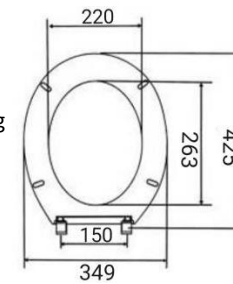

Material: PP
Size:403(L)*363(W)mm
Type:Soft close
Installation type:Quick release with QQ hinges

FS106B

Material: PP
Size:430(L)*364(W)mm
Type:Soft close
Installation type:Quick release with QQ hinges

FS107B

Material: PP
Size:425(L)*362(W)mm
Type:Soft close
Installation type:Quick release with QQ hinges

FS108A

Material: PP
Size:422(L)*346(W)mm
Type:Soft close
Installation type:Quick release

FS109A

Material: PP
Size:414(L)*351(W)mm
Type:Soft close
Installation type:Quick release
with QQ hinges

FS3001

Material: PP
Size:425(L)*349(W)mm
Type:Quick close
Installation type:Bottom fixing

FS4001

Material: PP
Size:425(L)*345(W)mm
Type:Soft close
Installation type:Bottom fixing

FS5001

Material: UF
Size:435(L)*345(W)mm
Type:Soft close
Installation type:Quick release
with QQ hinges

**FS2101**

Material: PP
Size:400(L)*350(W)mm
Type:Quick close
Installation type:Bottom fixing

**FS2102**

Material: PP
Size:430(L)*355(W)mm
Type:Soft close
Installation type:Bottom fixing

**FS2103**

Material: PP
Size:450(L)*370(W)mm
Type:Soft close
Installation type:Two buttons release