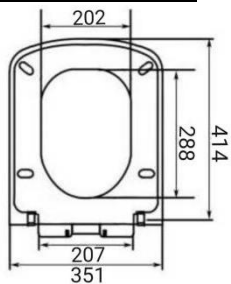

Material: PP
Size:403(L)*363(W)mm
Type:Soft close
Installation type:Quick release with QQ hinges

FS106B

Material: PP
Size:430(L)*364(W)mm
Type:Soft close
Installation type:Quick release with QQ hinges

FS107B

Material: PP
Size:425(L)*362(W)mm
Type:Soft close
Installation type:Quick release with QQ hinges

FS108A

Material: PP
Size:422(L)*346(W)mm
Type:Soft close
Installation type:Quick release

FS109A

Material: PP
Size:414(L)*351(W)mm
Type:Soft close
Installation type:Quick release
with QQ hinges

FS3001

Material: PP
Size:425(L)*349(W)mm
Type:Quick close
Installation type:Bottom fixing

FS4001

Material: PP
Size:425(L)*345(W)mm
Type:Soft close
Installation type:Bottom fixing

FS5001

Material: UF
Size:435(L)*345(W)mm
Type:Soft close
Installation type:Quick release
with QQ hinges

**FS2101**

Material: PP
Size:400(L)*350(W)mm
Type:Quick close
Installation type:Bottom fixing

**FS2102**

Material: PP
Size:430(L)*355(W)mm
Type:Soft close
Installation type:Bottom fixing

**FS2103**

Material: PP
Size:450(L)*370(W)mm
Type:Soft close
Installation type:Two buttons release