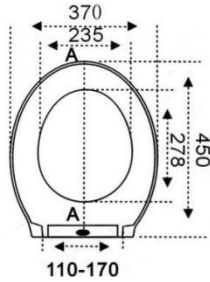

FS2203
 Material: PP
 Size:394.5(L)*360(W)mm
 Type:Soft close
 Installation type:One button

FS2109

Material: PP
Size:445(L)*340(W)mm
Type:Soft close
Installation type:Bottom fixing

FS2108

Material: PP
Size:415(L)*360(W)mm
Type:Soft close
Installation type:Two button

FS2302

Material: UF
Size:440(L)*360(W)mm
Type:Soft close
Installation type:One button

FS2303

Material: UF
Size:430(L)*360(W)mm
Type:Soft close
Installation type:One button

FS2304

Material: UF
Size:440(L)*360(W)mm
Type:Soft close
Installation type:Two buttons

FS2307

Material: UF
Size:475(L)*365(W)mm
Type:Soft close
Installation type:Two buttons

FS2307A

Material: UF
Size:475(L)*365(W)mm
Type:Soft close
Installation type:One button

FS2306

Material: UF
Size:425(L)*360(W)mm
Type:Soft close
Installation type:One button

FS2301

Material: UF
Size:450(L)*370(W)mm
Type:Soft close
Installation type:Two buttons

FS2307

Material: UF
Size:475(L)*365(W)mm
Type:Soft close
Installation type:Two buttons

 **FOHOME**

— ADDRESS

Henan Fohome Sanitary Ware Co.,Ltd
Wangcheng street, Luolong District,
Luoyang City, Henan Province, China.