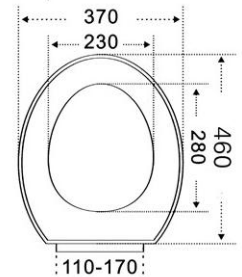

Material: PP
Size:425(L)*362(W)mm
Type:Soft close
Installation type:Quick release with QQ hinges

FS108A

Material: PP
Size:422(L)*346(W)mm
Type:Soft close
Installation type:Quick release

FS109A

Material: PP
Size:414(L)*351(W)mm
Type:Soft close
Installation type:Quick release
with QQ hinges

FS3001

Material: PP
Size:425(L)*349(W)mm
Type:Quick close
Installation type:Bottom fixing

FS4001

Material: PP
Size:425(L)*345(W)mm
Type:Soft close
Installation type:Bottom fixing

FS5001

Material: UF
Size:435(L)*345(W)mm
Type:Soft close
Installation type:Quick release
with QQ hinges

**FS2101**

Material: PP
Size:400(L)*350(W)mm
Type:Quick close
Installation type:Bottom fixing

**FS2102**

Material: PP
Size:430(L)*355(W)mm
Type:Soft close
Installation type:Bottom fixing

**FS2103**

Material: PP
Size:450(L)*370(W)mm
Type:Soft close
Installation type:Two buttons release

**FS2104**

Material: PP
Size:460(L)*370(W)mm
Type:Soft close
Installation type:Bottom fixing

FS2105

Material: PP
Size:460(L)*360(W)mm
Type:Soft close
Installation type:Two buttons

FS2106

Material: PP
Size:455(L)*360(W)mm
Type:Soft close
Installation type:Two buttons