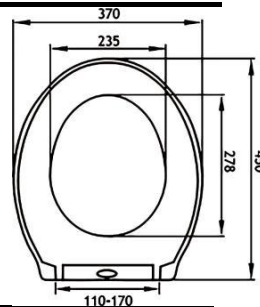

Material: PP
Size:425(L)*362(W)mm
Type:Soft close
Installation type:Quick release with QQ hinges

FS108A

Material: PP
Size:422(L)*346(W)mm
Type:Soft close
Installation type:Quick release

FS109A

Material: PP
Size:414(L)*351(W)mm
Type:Soft close
Installation type:Quick release
with QQ hinges

FS3001

Material: PP
Size:425(L)*349(W)mm
Type:Quick close
Installation type:Bottom fixing

FS4001

Material: PP
Size:425(L)*345(W)mm
Type:Soft close
Installation type:Bottom fixing

FS5001

Material: UF
Size:435(L)*345(W)mm
Type:Soft close
Installation type:Quick release
with QQ hinges

**FS2101**

Material: PP
Size:400(L)*350(W)mm
Type:Quick close
Installation type:Bottom fixing

**FS2102**

Material: PP
Size:430(L)*355(W)mm
Type:Soft close
Installation type:Bottom fixing

**FS2103**

Material: PP
Size:450(L)*370(W)mm
Type:Soft close
Installation type:Two buttons release

**FS2104**

Material: PP
Size:460(L)*370(W)mm
Type:Soft close
Installation type:Bottom fixing

FS2105

Material: PP
Size:460(L)*360(W)mm
Type:Soft close
Installation type:Two buttons

FS2106

Material: PP
Size:455(L)*360(W)mm
Type:Soft close
Installation type:Two buttons