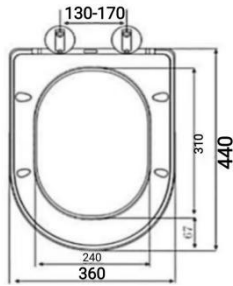

FS2302

Material: UF
Size:440(L)*360(W)mm
Type:Soft close
Installation type:One button