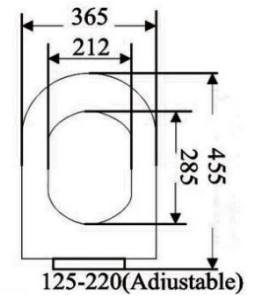

FS3001

Material: PP
Size:425(L)*349(W)mm
Type:Quick close
Installation type:Bottom fixing

FS4001

Material: PP
Size:425(L)*345(W)mm
Type:Soft close
Installation type:Bottom fixing

FS5001

Material: UF
Size:435(L)*345(W)mm
Type:Soft close
Installation type:Quick release
with QQ hinges

**FS2101**

Material: PP
Size:400(L)*350(W)mm
Type:Quick close
Installation type:Bottom fixing

**FS2102**

Material: PP
Size:430(L)*355(W)mm
Type:Soft close
Installation type:Bottom fixing

**FS2103**

Material: PP
Size:450(L)*370(W)mm
Type:Soft close
Installation type:Two buttons release

**FS2104**

Material: PP
Size:460(L)*370(W)mm
Type:Soft close
Installation type:Bottom fixing

FS2105

Material: PP
Size:460(L)*360(W)mm
Type:Soft close
Installation type:Two buttons

FS2106

Material: PP
Size:455(L)*360(W)mm
Type:Soft close
Installation type:Two buttons

FS2107

Material: PP
Size:470(L)*360(W)mm
Type:Soft close
Installation type:One button

FS2201

Material: PP
Size:455(L)*365(W)mm
Type:Soft close
Installation type:One button

FS2202
 Material: PP
 Size:430(L)*355(W)mm
 Type:Soft close
 Installation type:One button