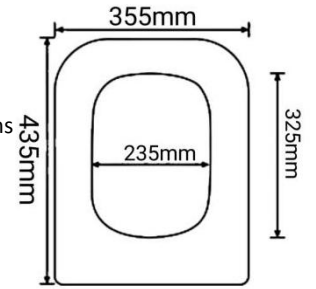

Material: PP
Size:425(L)*362(W)mm
Type:Soft close
Installation type:Quick release with QQ hinges

FS108A

Material: PP
Size:422(L)*346(W)mm
Type:Soft close
Installation type:Quick release

FS109A

Material: PP
Size:414(L)*351(W)mm
Type:Soft close
Installation type:Quick release
with QQ hinges

FS2302

Material: UF
Size:440(L)*360(W)mm
Type:Soft close
Installation type:One button

FS2303

Material: UF
Size:430(L)*360(W)mm
Type:Soft close
Installation type:One button

FS2304

Material: UF
Size:440(L)*360(W)mm
Type:Soft close
Installation type:Two buttons

FS2307

Material: UF
Size:475(L)*365(W)mm
Type:Soft close
Installation type:Two buttons

FS2307A

Material: UF
Size:475(L)*365(W)mm
Type:Soft close
Installation type:One button

FS2306

Material: UF
Size:425(L)*360(W)mm
Type:Soft close
Installation type:One button

FS2301

Material: UF
Size:450(L)*370(W)mm
Type:Soft close
Installation type:Two buttons

FS2307

Material: UF
Size:475(L)*365(W)mm
Type:Soft close
Installation type:Two buttons

 **FOHOME**

— ADDRESS

Henan Fohome Sanitary Ware Co.,Ltd
Wangcheng street, Luolong District,
Luoyang City, Henan Province, China.