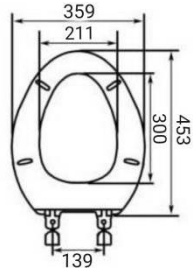

TOILET SEAT COLLECTION

For your beautiful home

FS101A

Material: PP
Size:453(L)*359(W)mm
Type:Soft close
Installation type:Quick release

FS102A

Material: PP
Size:401(L)*355(W)mm
Type:Soft close
Installation type:Bottom fixing

FS103A

Material: PP
Size:426(L)*359(W)mm
Type:Soft close
Installation type:Quick release

FS104B

Material: PP
Size:427(L)*370(W)mm
Type:Soft close
Installation type:Two buttons
release with QQ hinges

FS105B

Material: PP
Size:403(L)*363(W)mm
Type:Soft close
Installation type:Quick release with QQ hinges

FS106B

Material: PP
Size:430(L)*364(W)mm
Type:Soft close
Installation type:Quick release with QQ hinges

FS107B

Material: PP
Size:425(L)*362(W)mm
Type:Soft close
Installation type:Quick release with QQ hinges

FS108A

Material: PP
Size:422(L)*346(W)mm
Type:Soft close
Installation type:Quick release

FS109A

Material: PP
Size:414(L)*351(W)mm
Type:Soft close
Installation type:Quick release
with QQ hinges