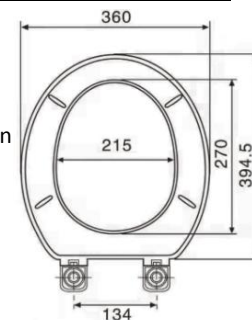

FS3001

Material: PP
Size:425(L)*349(W)mm
Type:Quick close
Installation type:Bottom fixing

FS4001

Material: PP
Size:425(L)*345(W)mm
Type:Soft close
Installation type:Bottom fixing

FS5001

Material: UF
Size:435(L)*345(W)mm
Type:Soft close
Installation type:Quick release
with QQ hinges

**FS2104**

Material: PP
Size:460(L)*370(W)mm
Type:Soft close
Installation type:Bottom fixing

FS2105

Material: PP
Size:460(L)*360(W)mm
Type:Soft close
Installation type:Two buttons

FS2106

Material: PP
Size:455(L)*360(W)mm
Type:Soft close
Installation type:Two buttons

FS2107

Material: PP
Size:470(L)*360(W)mm
Type:Soft close
Installation type:One button

FS2201

Material: PP
Size:455(L)*365(W)mm
Type:Soft close
Installation type:One button

FS2202
 Material: PP
 Size:430(L)*355(W)mm
 Type:Soft close
 Installation type:One button

FS2203
 Material: PP
 Size:394.5(L)*360(W)mm
 Type:Soft close
 Installation type:One button

FS2109

Material: PP
Size:445(L)*340(W)mm
Type:Soft close
Installation type:Bottom fixing

FS2108

Material: PP
Size:415(L)*360(W)mm
Type:Soft close
Installation type:Two button