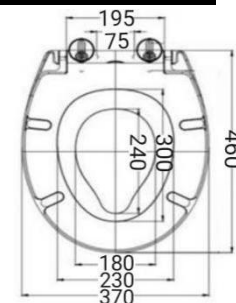

Material: PP
Size:425(L)*362(W)mm
Type:Soft close
Installation type:Quick release with QQ hinges

FS108A

Material: PP
Size:422(L)*346(W)mm
Type:Soft close
Installation type:Quick release

FS109A

Material: PP
Size:414(L)*351(W)mm
Type:Soft close
Installation type:Quick release
with QQ hinges

**FS2104**

Material: PP
Size:460(L)*370(W)mm
Type:Soft close
Installation type:Bottom fixing

FS2105

Material: PP
Size:460(L)*360(W)mm
Type:Soft close
Installation type:Two buttons

FS2106

Material: PP
Size:455(L)*360(W)mm
Type:Soft close
Installation type:Two buttons

FS2107

Material: PP
Size:470(L)*360(W)mm
Type:Soft close
Installation type:One button

FS2201

Material: PP
Size:455(L)*365(W)mm
Type:Soft close
Installation type:One button

FS2202
 Material: PP
 Size:430(L)*355(W)mm
 Type:Soft close
 Installation type:One button

FS2203
 Material: PP
 Size:394.5(L)*360(W)mm
 Type:Soft close
 Installation type:One button

FS2109

Material: PP
Size:445(L)*340(W)mm
Type:Soft close
Installation type:Bottom fixing

FS2108

Material: PP
Size:415(L)*360(W)mm
Type:Soft close
Installation type:Two button