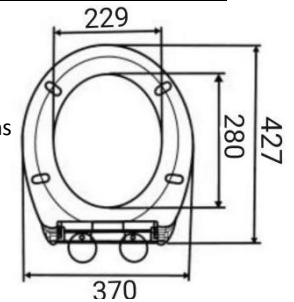

TOILET SEAT COLLECTION

For your beautiful home

FS101A

Material: PP
Size:453(L)*359(W)mm
Type:Soft close
Installation type:Quick release

FS102A

Material: PP
Size:401(L)*355(W)mm
Type:Soft close
Installation type:Bottom fixing

FS103A

Material: PP
Size:426(L)*359(W)mm
Type:Soft close
Installation type:Quick release

FS104B

Material: PP
Size:427(L)*370(W)mm
Type:Soft close
Installation type:Two buttons
release with QQ hinges

FS105B

Material: PP
Size:403(L)*363(W)mm
Type:Soft close
Installation type:Quick release with QQ hinges

FS106B

Material: PP
Size:430(L)*364(W)mm
Type:Soft close
Installation type:Quick release with QQ hinges

FS107B

Material: PP
Size:425(L)*362(W)mm
Type:Soft close
Installation type:Quick release with QQ hinges

FS108A

Material: PP
Size:422(L)*346(W)mm
Type:Soft close
Installation type:Quick release

FS109A

Material: PP
Size:414(L)*351(W)mm
Type:Soft close
Installation type:Quick release
with QQ hinges