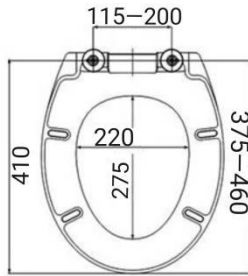

FS3001

Material: PP
Size:425(L)*349(W)mm
Type:Quick close
Installation type:Bottom fixing

FS4001

Material: PP
Size:425(L)*345(W)mm
Type:Soft close
Installation type:Bottom fixing

FS5001

Material: UF
Size:435(L)*345(W)mm
Type:Soft close
Installation type:Quick release
with QQ hinges

**FS2101**

Material: PP
Size:400(L)*350(W)mm
Type:Quick close
Installation type:Bottom fixing

**FS2102**

Material: PP
Size:430(L)*355(W)mm
Type:Soft close
Installation type:Bottom fixing

**FS2103**

Material: PP
Size:450(L)*370(W)mm
Type:Soft close
Installation type:Two buttons release

**FS2104**

Material: PP
Size:460(L)*370(W)mm
Type:Soft close
Installation type:Bottom fixing

FS2105

Material: PP
Size:460(L)*360(W)mm
Type:Soft close
Installation type:Two buttons

FS2106

Material: PP
Size:455(L)*360(W)mm
Type:Soft close
Installation type:Two buttons

FS2107

Material: PP
Size:470(L)*360(W)mm
Type:Soft close
Installation type:One button

FS2201

Material: PP
Size:455(L)*365(W)mm
Type:Soft close
Installation type:One button

FS2202
 Material: PP
 Size:430(L)*355(W)mm
 Type:Soft close
 Installation type:One button