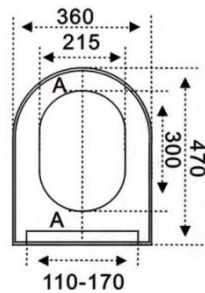

FS2107

Material: PP
Size:470(L)*360(W)mm
Type:Soft close
Installation type:One button