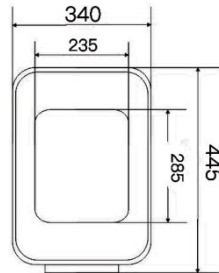

Material: PP
Size:425(L)*362(W)mm
Type:Soft close
Installation type:Quick release with QQ hinges

FS108A

Material: PP
Size:422(L)*346(W)mm
Type:Soft close
Installation type:Quick release

FS109A

Material: PP
Size:414(L)*351(W)mm
Type:Soft close
Installation type:Quick release
with QQ hinges

**FS2104**

Material: PP
Size:460(L)*370(W)mm
Type:Soft close
Installation type:Bottom fixing

FS2105

Material: PP
Size:460(L)*360(W)mm
Type:Soft close
Installation type:Two buttons

FS2106

Material: PP
Size:455(L)*360(W)mm
Type:Soft close
Installation type:Two buttons

FS2107

Material: PP
Size:470(L)*360(W)mm
Type:Soft close
Installation type:One button

FS2201

Material: PP
Size:455(L)*365(W)mm
Type:Soft close
Installation type:One button

FS2202
 Material: PP
 Size:430(L)*355(W)mm
 Type:Soft close
 Installation type:One button

FS2203
 Material: PP
 Size:394.5(L)*360(W)mm
 Type:Soft close
 Installation type:One button

FS2109

Material: PP
Size:445(L)*340(W)mm
Type:Soft close
Installation type:Bottom fixing

FS2108

Material: PP
Size:415(L)*360(W)mm
Type:Soft close
Installation type:Two button