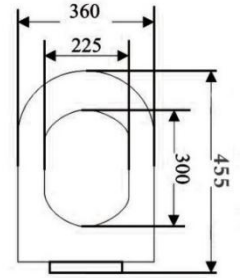

Material: PP
Size:425(L)*362(W)mm
Type:Soft close
Installation type:Quick release with QQ hinges

FS108A

Material: PP
Size:422(L)*346(W)mm
Type:Soft close
Installation type:Quick release

FS109A

Material: PP
Size:414(L)*351(W)mm
Type:Soft close
Installation type:Quick release
with QQ hinges

**FS2101**

Material: PP
Size:400(L)*350(W)mm
Type:Quick close
Installation type:Bottom fixing

**FS2102**

Material: PP
Size:430(L)*355(W)mm
Type:Soft close
Installation type:Bottom fixing

**FS2103**

Material: PP
Size:450(L)*370(W)mm
Type:Soft close
Installation type:Two buttons release

**FS2104**

Material: PP
Size:460(L)*370(W)mm
Type:Soft close
Installation type:Bottom fixing

FS2105

Material: PP
Size:460(L)*360(W)mm
Type:Soft close
Installation type:Two buttons

FS2106

Material: PP
Size:455(L)*360(W)mm
Type:Soft close
Installation type:Two buttons

FS2107

Material: PP
Size:470(L)*360(W)mm
Type:Soft close
Installation type:One button

FS2201

Material: PP
Size:455(L)*365(W)mm
Type:Soft close
Installation type:One button

FS2202
 Material: PP
 Size:430(L)*355(W)mm
 Type:Soft close
 Installation type:One button