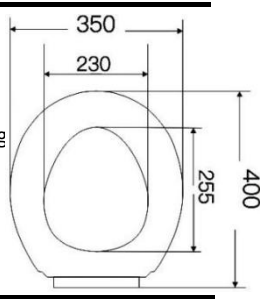

Material: PP
Size:403(L)*363(W)mm
Type:Soft close
Installation type:Quick release with QQ hinges

FS106B

Material: PP
Size:430(L)*364(W)mm
Type:Soft close
Installation type:Quick release with QQ hinges

FS107B

Material: PP
Size:425(L)*362(W)mm
Type:Soft close
Installation type:Quick release with QQ hinges

FS108A

Material: PP
Size:422(L)*346(W)mm
Type:Soft close
Installation type:Quick release

FS109A

Material: PP
Size:414(L)*351(W)mm
Type:Soft close
Installation type:Quick release
with QQ hinges

FS3001

Material: PP
Size:425(L)*349(W)mm
Type:Quick close
Installation type:Bottom fixing

FS4001

Material: PP
Size:425(L)*345(W)mm
Type:Soft close
Installation type:Bottom fixing

FS5001

Material: UF
Size:435(L)*345(W)mm
Type:Soft close
Installation type:Quick release
with QQ hinges

**FS2101**

Material: PP
Size:400(L)*350(W)mm
Type:Quick close
Installation type:Bottom fixing

**FS2102**

Material: PP
Size:430(L)*355(W)mm
Type:Soft close
Installation type:Bottom fixing

**FS2103**

Material: PP
Size:450(L)*370(W)mm
Type:Soft close
Installation type:Two buttons release