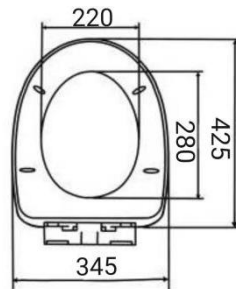

FS103A

Material: PP
Size:426(L)*359(W)mm
Type:Soft close
Installation type:Quick release

FS104B

Material: PP
Size:427(L)*370(W)mm
Type:Soft close
Installation type:Two buttons
release with QQ hinges

FS105B

Material: PP
Size:403(L)*363(W)mm
Type:Soft close
Installation type:Quick release with QQ hinges

FS106B

Material: PP
Size:430(L)*364(W)mm
Type:Soft close
Installation type:Quick release with QQ hinges

FS107B

Material: PP
Size:425(L)*362(W)mm
Type:Soft close
Installation type:Quick release with QQ hinges

FS108A

Material: PP
Size:422(L)*346(W)mm
Type:Soft close
Installation type:Quick release

FS109A

Material: PP
Size:414(L)*351(W)mm
Type:Soft close
Installation type:Quick release
with QQ hinges

FS3001

Material: PP
Size:425(L)*349(W)mm
Type:Quick close
Installation type:Bottom fixing

FS4001

Material: PP
Size:425(L)*345(W)mm
Type:Soft close
Installation type:Bottom fixing

FS5001

Material: UF
Size:435(L)*345(W)mm
Type:Soft close
Installation type:Quick release
with QQ hinges