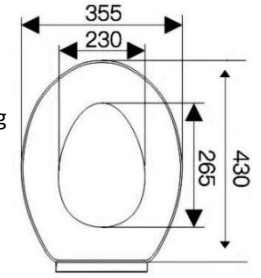

Material: PP
Size:403(L)*363(W)mm
Type:Soft close
Installation type:Quick release with QQ hinges

FS106B

Material: PP
Size:430(L)*364(W)mm
Type:Soft close
Installation type:Quick release with QQ hinges

FS107B

Material: PP
Size:425(L)*362(W)mm
Type:Soft close
Installation type:Quick release with QQ hinges

FS108A

Material: PP
Size:422(L)*346(W)mm
Type:Soft close
Installation type:Quick release

FS109A

Material: PP
Size:414(L)*351(W)mm
Type:Soft close
Installation type:Quick release
with QQ hinges

FS3001

Material: PP
Size:425(L)*349(W)mm
Type:Quick close
Installation type:Bottom fixing

FS4001

Material: PP
Size:425(L)*345(W)mm
Type:Soft close
Installation type:Bottom fixing

FS5001

Material: UF
Size:435(L)*345(W)mm
Type:Soft close
Installation type:Quick release
with QQ hinges

**FS2101**

Material: PP
Size:400(L)*350(W)mm
Type:Quick close
Installation type:Bottom fixing

**FS2102**

Material: PP
Size:430(L)*355(W)mm
Type:Soft close
Installation type:Bottom fixing

**FS2103**

Material: PP
Size:450(L)*370(W)mm
Type:Soft close
Installation type:Two buttons release