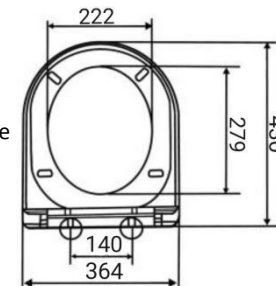

FS103A

Material: PP
Size:426(L)*359(W)mm
Type:Soft close
Installation type:Quick release

FS104B

Material: PP
Size:427(L)*370(W)mm
Type:Soft close
Installation type:Two buttons
release with QQ hinges

FS105B

Material: PP
Size:403(L)*363(W)mm
Type:Soft close
Installation type:Quick release with QQ hinges

FS106B

Material: PP
Size:430(L)*364(W)mm
Type:Soft close
Installation type:Quick release with QQ hinges

FS107B

Material: PP
Size:425(L)*362(W)mm
Type:Soft close
Installation type:Quick release with QQ hinges

FS108A

Material: PP
Size:422(L)*346(W)mm
Type:Soft close
Installation type:Quick release

FS109A

Material: PP
Size:414(L)*351(W)mm
Type:Soft close
Installation type:Quick release
with QQ hinges

FS3001

Material: PP
Size:425(L)*349(W)mm
Type:Quick close
Installation type:Bottom fixing

FS4001

Material: PP
Size:425(L)*345(W)mm
Type:Soft close
Installation type:Bottom fixing

FS5001

Material: UF
Size:435(L)*345(W)mm
Type:Soft close
Installation type:Quick release
with QQ hinges