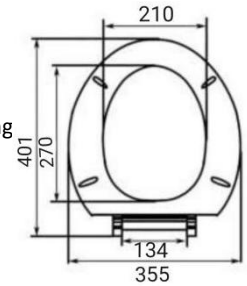

TOILET SEAT COLLECTION

For your beautiful home

FS101A

Material: PP
Size:453(L)*359(W)mm
Type:Soft close
Installation type:Quick release

FS102A

Material: PP
Size:401(L)*355(W)mm
Type:Soft close
Installation type:Bottom fixing

FS103A

Material: PP
Size:426(L)*359(W)mm
Type:Soft close
Installation type:Quick release

FS104B

Material: PP
Size:427(L)*370(W)mm
Type:Soft close
Installation type:Two buttons
release with QQ hinges

FS105B

Material: PP
Size:403(L)*363(W)mm
Type:Soft close
Installation type:Quick release with QQ hinges

FS106B

Material: PP
Size:430(L)*364(W)mm
Type:Soft close
Installation type:Quick release with QQ hinges

FS107B

Material: PP
Size:425(L)*362(W)mm
Type:Soft close
Installation type:Quick release with QQ hinges

FS108A

Material: PP
Size:422(L)*346(W)mm
Type:Soft close
Installation type:Quick release

FS109A

Material: PP
Size:414(L)*351(W)mm
Type:Soft close
Installation type:Quick release
with QQ hinges