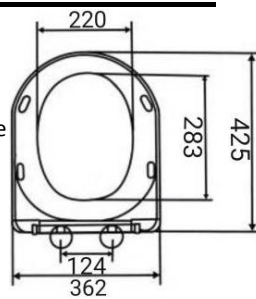

FS103A

Material: PP
Size:426(L)*359(W)mm
Type:Soft close
Installation type:Quick release

FS104B

Material: PP
Size:427(L)*370(W)mm
Type:Soft close
Installation type:Two buttons
release with QQ hinges

FS105B

Material: PP
Size:403(L)*363(W)mm
Type:Soft close
Installation type:Quick release with QQ hinges

FS106B

Material: PP
Size:430(L)*364(W)mm
Type:Soft close
Installation type:Quick release with QQ hinges

FS107B

Material: PP
Size:425(L)*362(W)mm
Type:Soft close
Installation type:Quick release with QQ hinges

FS108A

Material: PP
Size:422(L)*346(W)mm
Type:Soft close
Installation type:Quick release

FS109A

Material: PP
Size:414(L)*351(W)mm
Type:Soft close
Installation type:Quick release
with QQ hinges

FS3001

Material: PP
Size:425(L)*349(W)mm
Type:Quick close
Installation type:Bottom fixing

FS4001

Material: PP
Size:425(L)*345(W)mm
Type:Soft close
Installation type:Bottom fixing

FS5001

Material: UF
Size:435(L)*345(W)mm
Type:Soft close
Installation type:Quick release
with QQ hinges